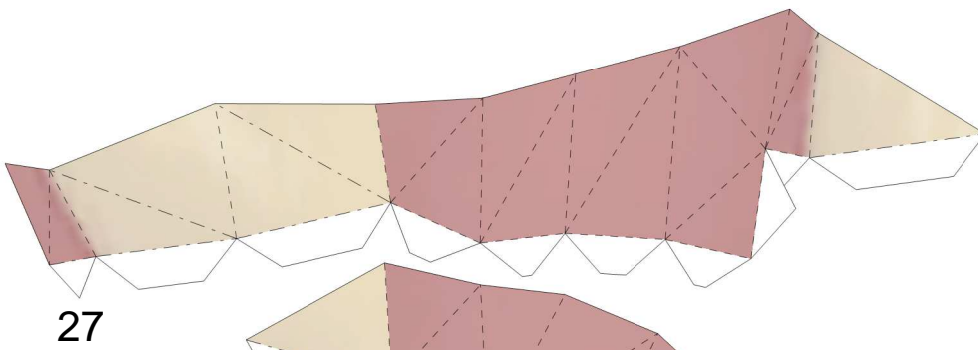

Farfetch'd

by Brandon

Build by Skeleman

Paper Pokés
www.pokemonpapercraft.net

Left Wing

Leek

43

Right Wing

42

41

Left Foot

40

48

44

39

38