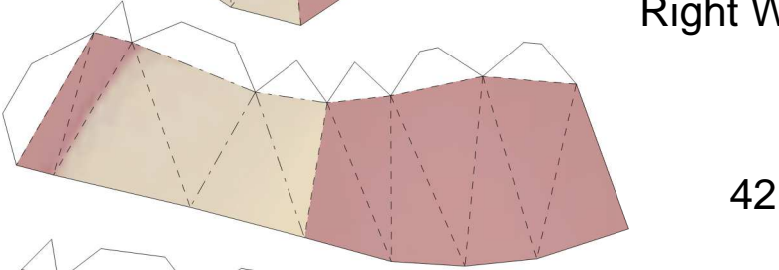

Farfetch'd

by Brandon

Build by Skeleman

Paper Pokés
www.pokemonpapercraft.net

Left Wing

Leek

43

Right Wing

42

41

Left Foot

40

48

44

39

38