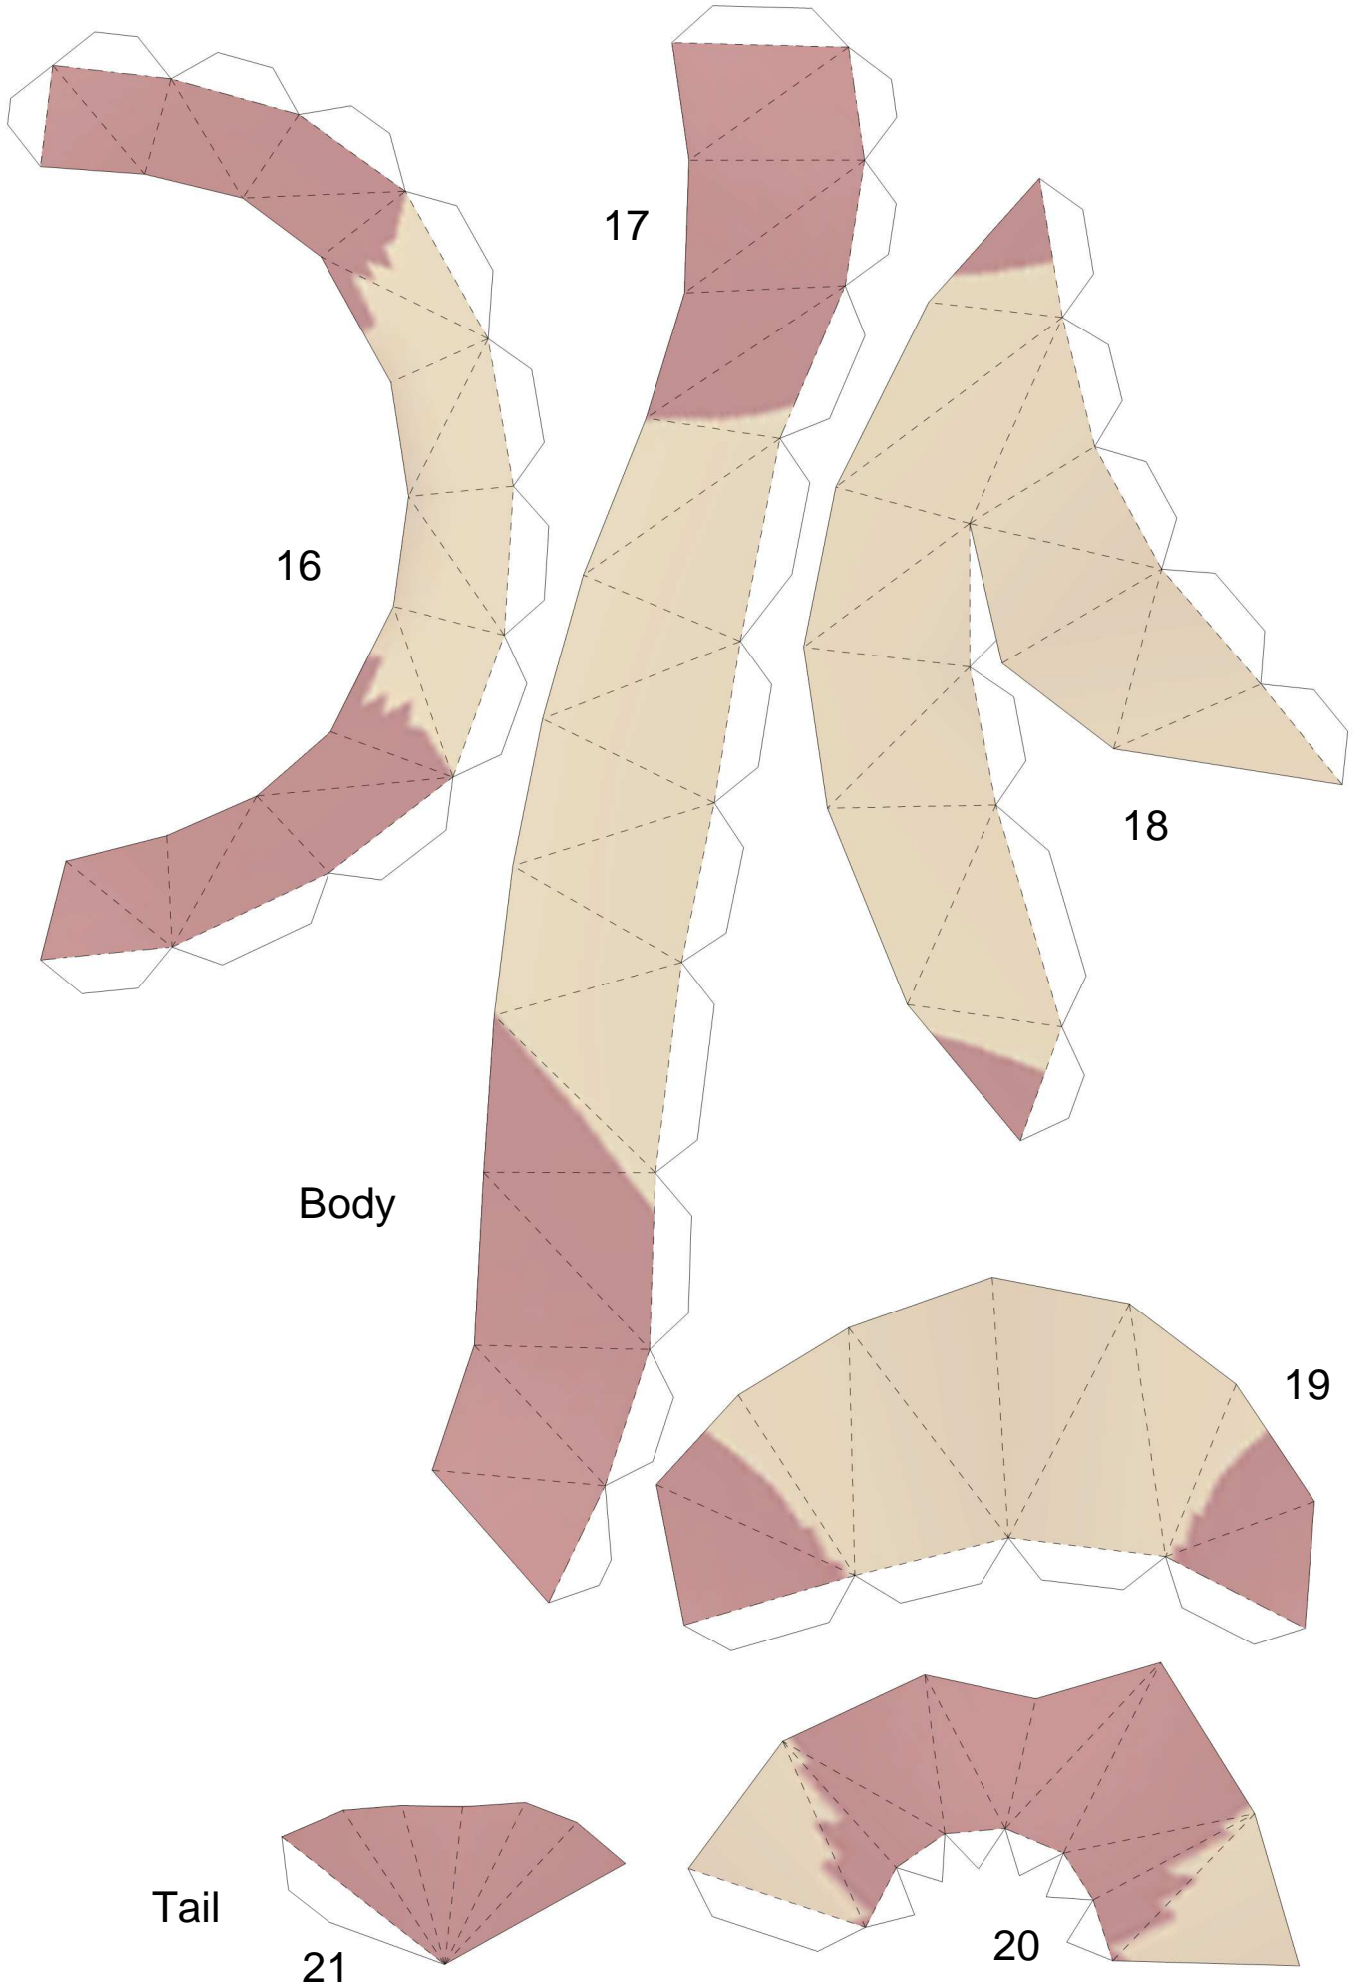

Farfetch'd

by Brandon

Build by Skeleman

Paper Pokés
www.pokemonpapercraft.net

Left Wing

Leek

43

Right Wing

42

41

Left Foot

40

48

44

39

38

37

36

45

49

46

50

Right Foot

47

51