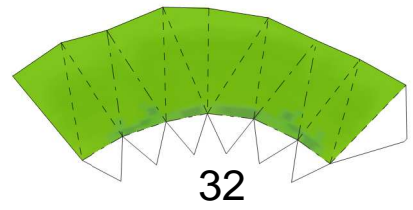

Farfetch'd

by Brandon

Build by Skeleman

Paper Pokés
www.pokemonpapercraft.net

Left Wing

Leek

43

Right Wing

42

41

Left Foot

40

48

44

39

38