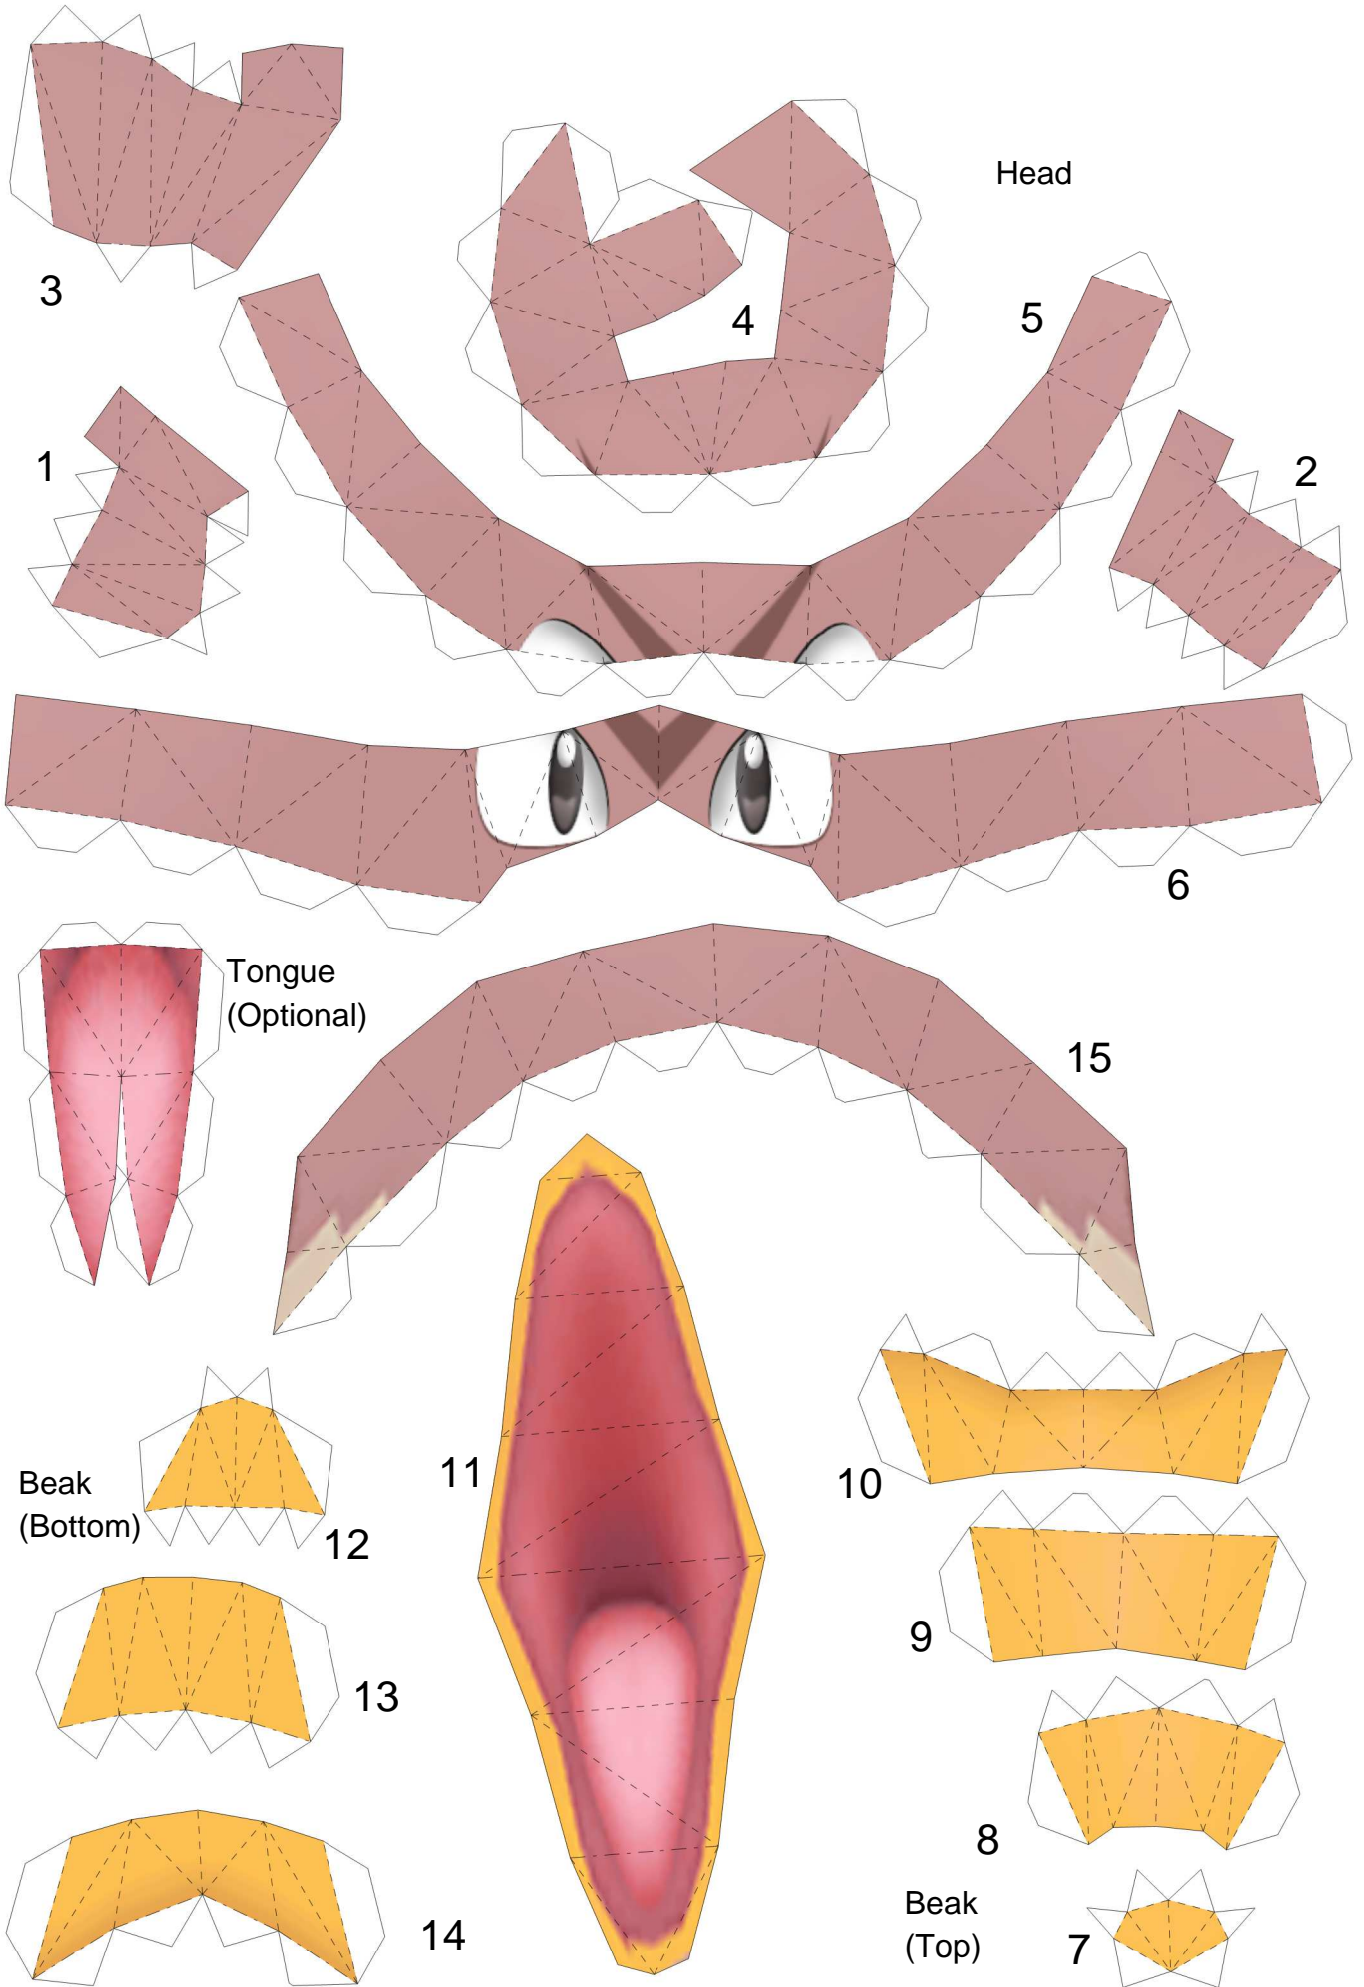

Farfetch'd

by Brandon

Build by Skeleman

Paper Pokés
www.pokemonpapercraft.net

Left Wing

Leek

43

Right Wing

42

41

Left Foot

40

48

44

39

38

37

36

45

49

46

50

Right Foot

47