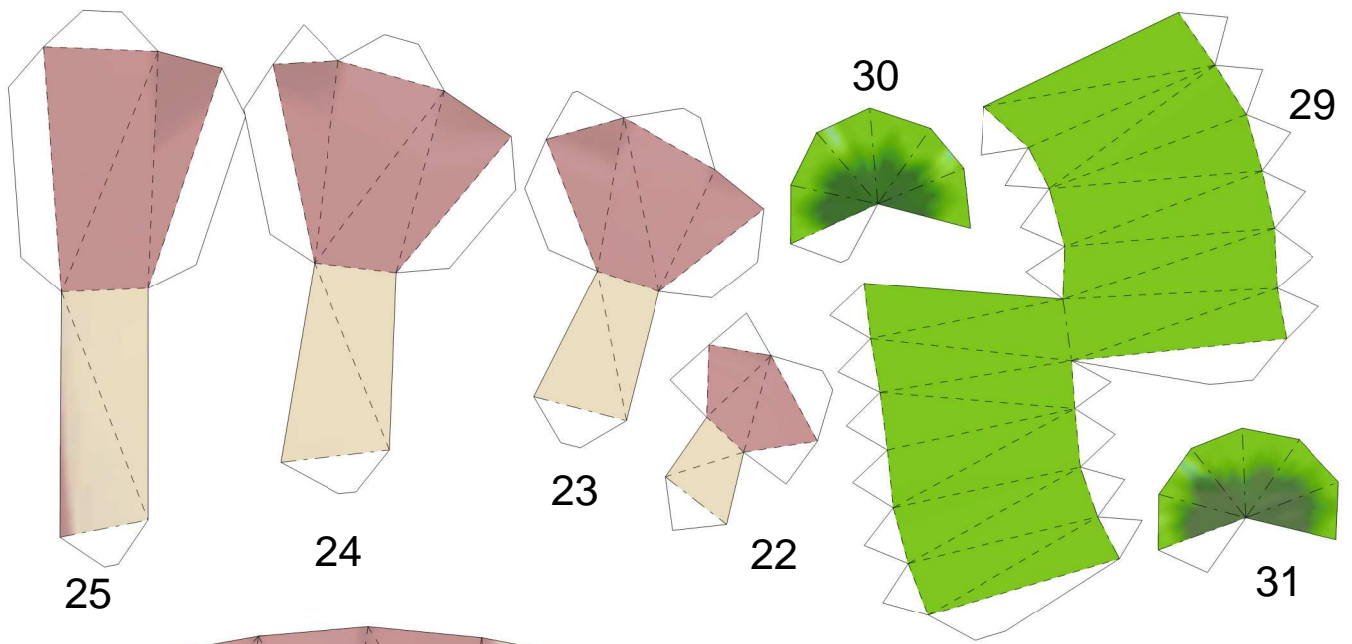

Farfetch'd

by Brandon

Build by Skeleman

Paper Pokés
www.pokemonpapercraft.net

Left Wing

Leek

43

Right Wing

42

41

Left Foot

40

48

44

39

38